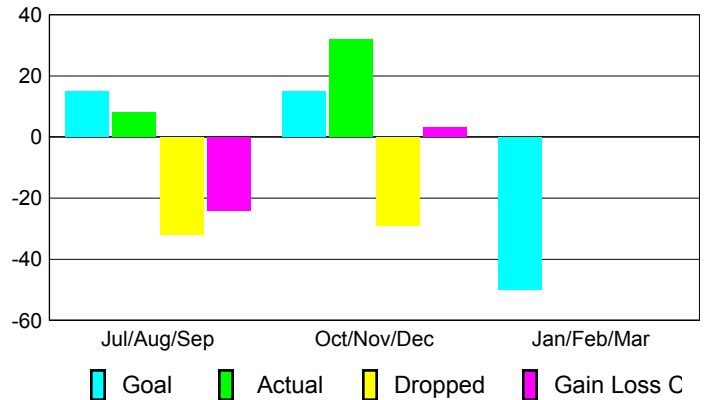

### YTD Status Quo Clubs 2012-2013

Status Quo Clubs Compared to Status Quo Members

## MEMBERSHIP

Membership Results  
2012-2013

Membership  
2011-2012

Month	Net Memb Goal	Actual New Memb	Actual Dropped Memb	Gain/Loss of Memb	Gain/Loss of Memb
Jul/Aug/Sep	15	8	-32	-24	-5
Oct/Nov/Dec	15	32	-29	3	-29
Jan/Feb/Mar	-50	0	0	0	48
<b>Totals</b>	<b>-20</b>	<b>40</b>	<b>-61</b>	<b>-21</b>	<b>14</b>

### Membership Results 2012-2013

Goal, New, Dropped, Gain/Loss

### Comparison of Membership Gain/Loss

Current Year Compared to the Previous Year