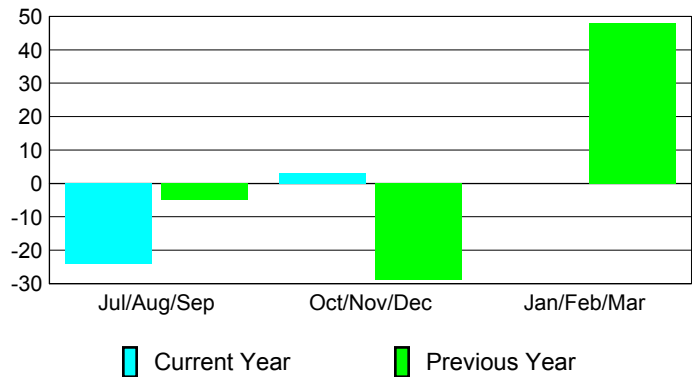

Gender Comparison 2012-2013

Jan/Feb/Mar

Male

Female