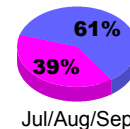

Gender Comparison 2012-2013

Jan/Feb/Mar

Male

Female